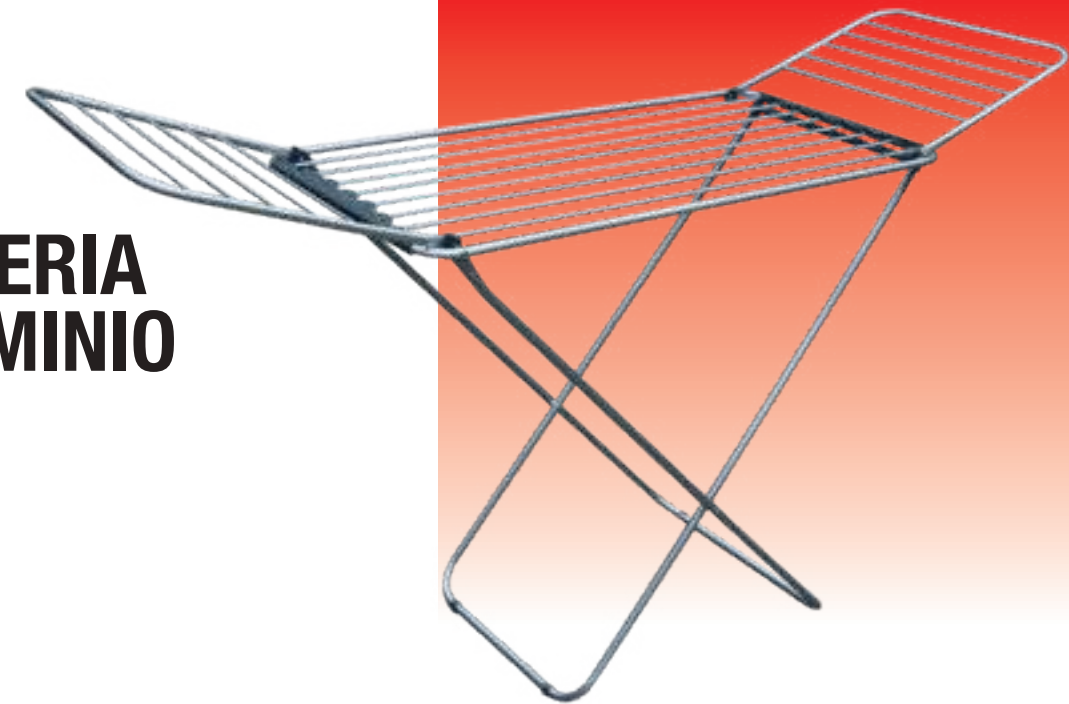

SCONTO
50%

**SALVIETTE
UMIDIFICATE 120 PZ**
PROFUMAZIONI
ASSORTITE
9238435

Gloxy

~~13,90~~
9,90€

SCONTO
28%

**STENDIBIANCHERIA
18 MT IN ALLUMINIO**
GAMBE IN FERRO
9219628

Gloxy

~~3,99~~
2,99€